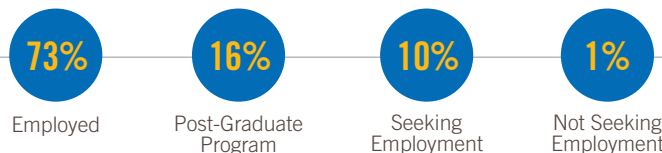

Student Success: 6 Months After Graduation

Statistics collected from the class of 2016 in a survey that was given six months after graduation.